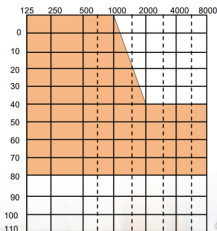

BTE D2 (13)

THE BTE D2 IS A MODERATE POWER,
MODERATE GAIN 100% DIGITAL
2 CHANNEL HEARING AID.
IT HAS A MAXIMUM OUTPUT OF
126DB AND FULL ON GAIN OF 50DB.

FITTING RANGE

STANDARD FEATURES

- NUMBERED VOLUME CONTROL
- LOW CUT TRIMPOT
- HIGH CUT TRIMPOT
- PUSH BUTTON TELEPHONE COIL
- WINDSHIELD EARHOOK
- 13 BATTERY